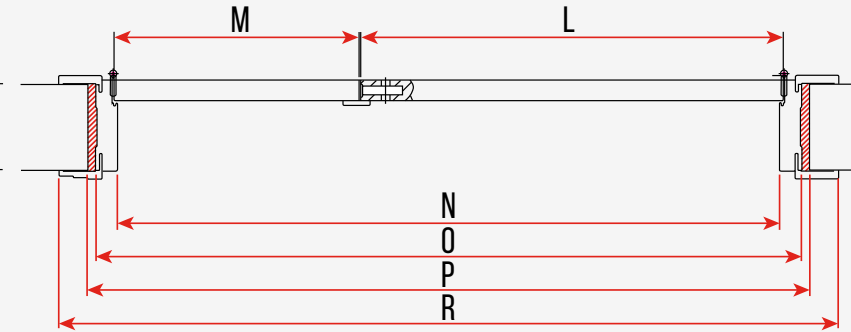

RESİM/PICTURE 3:
SALON KAPISI GENEL KESİT
DOUBLE WING DOOR'S GENERAL CROSS SECTION