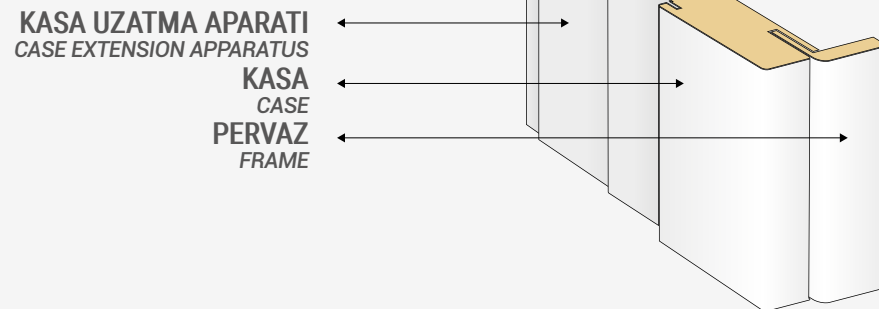

PERVAZ MODELİ FRAME MODEL

KASA UZATMA APARATI CASE EXTENSION APPARATUS