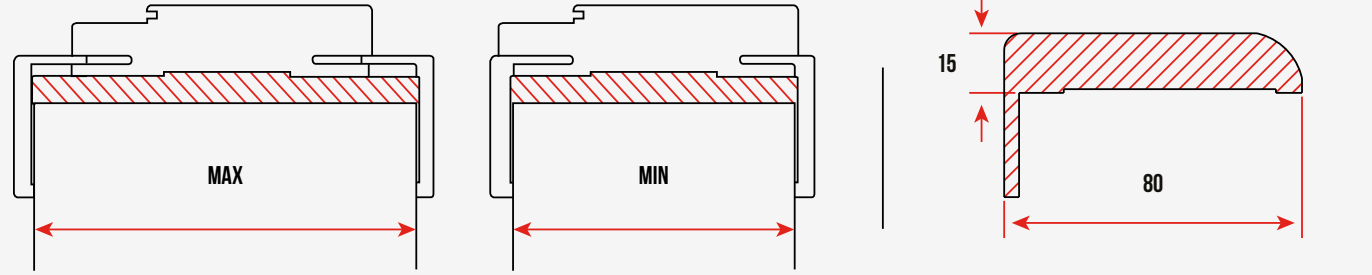

Örnek Pervaz Modeli/Frame Model

KAPI VE KASA DUVAR KALINLIKLARI KESİTLERİ CROSS-SECTIONS OF WALL THICKNESSES OF DOORS AND FRAMES

Pervaz Çalışma Payları/Frame Working Margins (0-60 mm)