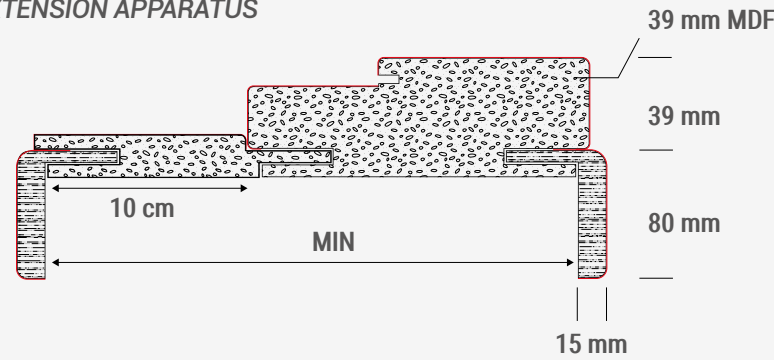

PERVAZ MODELİ FRAME MODEL

KASA UZATMA APARATI CASE EXTENSION APPARATUS